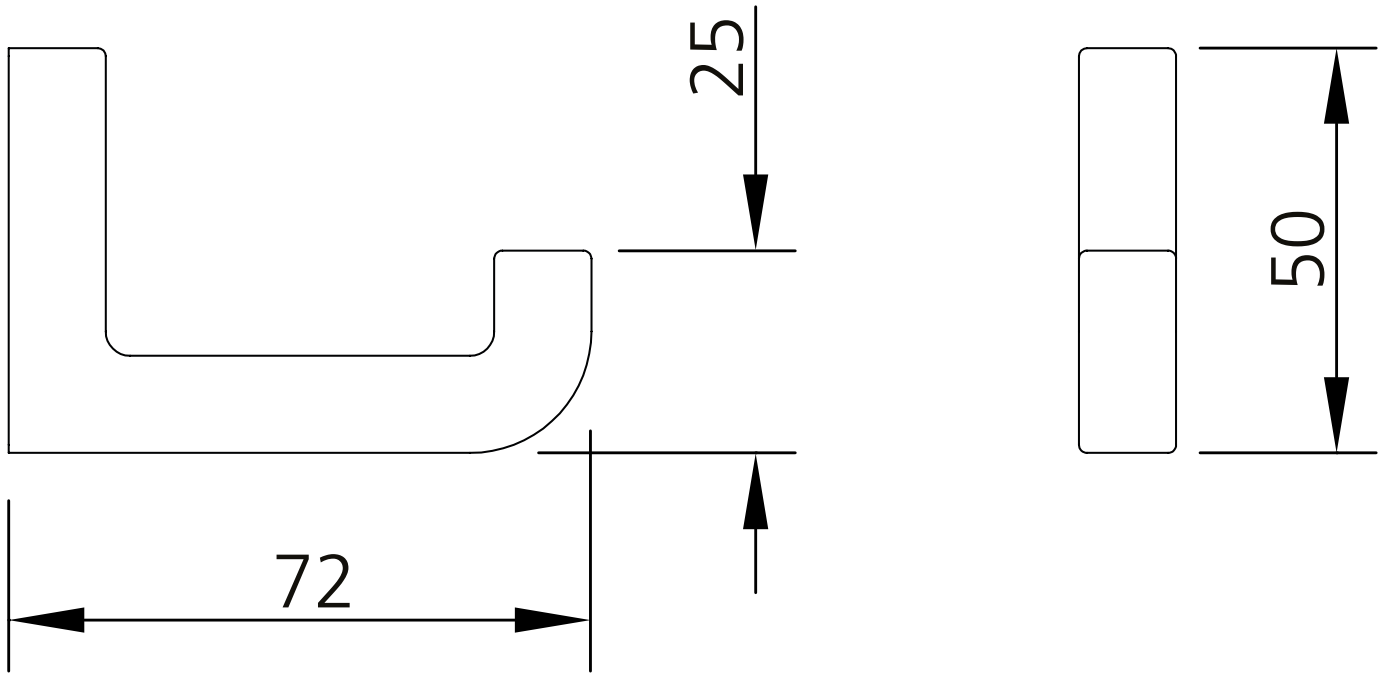

LEFROY BROOKS

IBROC HOUSE ESSEX ROAD
HODDESDON HERTS EN11 0QS UK
T: +44 (0)1992 708 316 F: +44 (0)1992 708 317

DP4605

FIFTH HOOK

DIMENSIONAL DATA SHEET

DATE: 30/06/2022

REVISION: B

COPYRIGHT © LBIP LTD. ALL RIGHTS RESERVED

DIMENSIONS IN MILLIMETRES

WHILST EVERY EFFORT IS MADE TO ENSURE THE ACCURACY OF THESE DATA SHEETS THEY ARE SUBJECT TO CHANGE WITHOUT NOTICE AS PART OF THE COMPANY'S PRODUCT DEVELOPMENT PROCESS